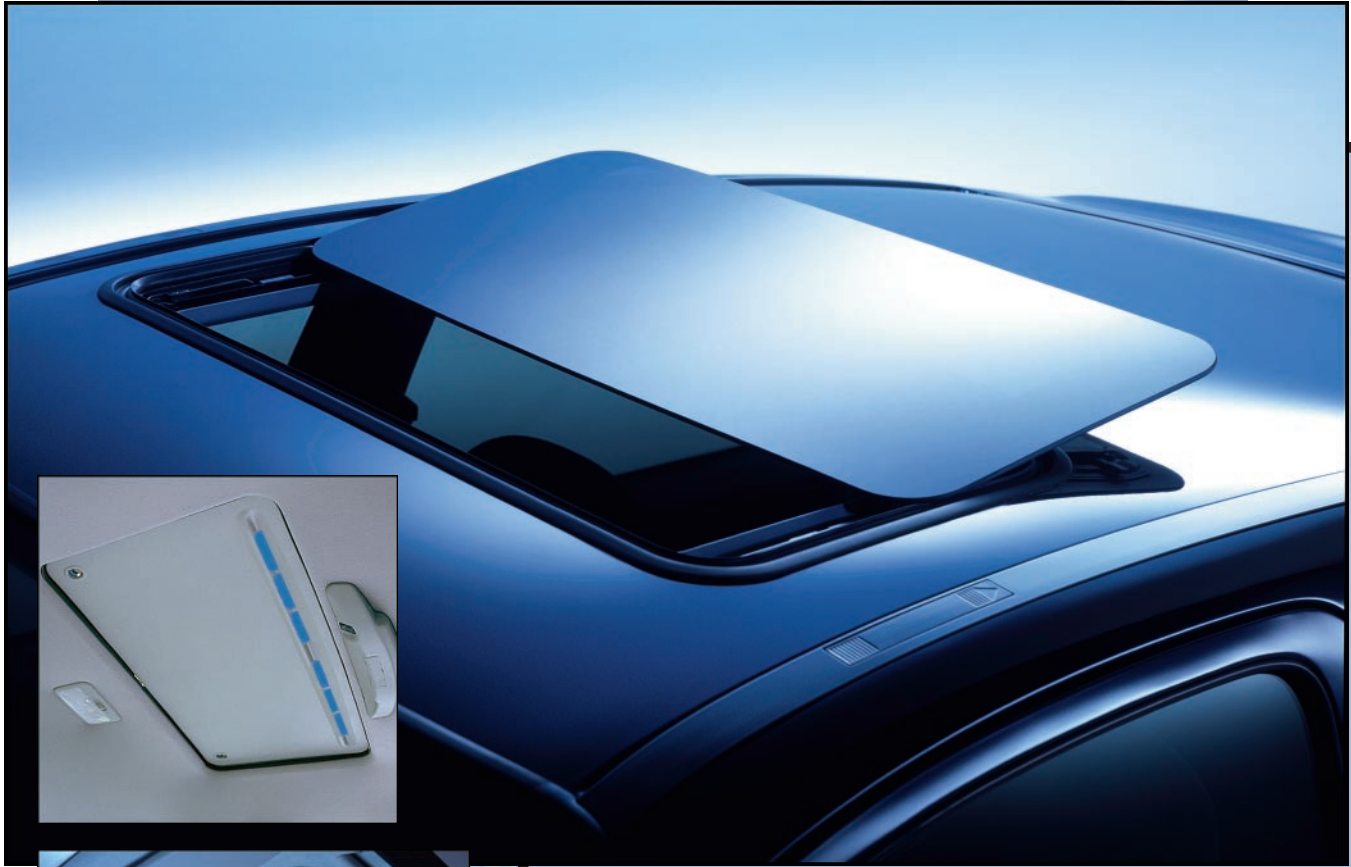

SPOILER SUNROOFS

Webasto Product North America, Inc.
15083 North Rd. • Fenton, MI 48430 • 800.860.7866 • www.webasto.us

SPOILER SUNROOFS

Solaire Spoiler Sunroofs are available in four different models, two different trim options and with beige or grey interior color. The high performance solar control glass shields out most of the sun's heat and UV rays. Solaire spoiler sunroofs add a sporty accessory to any vehicle.

All Solaire spoilers offer:

- Generous opening
- Factory-installed appearance
- Venus® safety glass
- One button electric operation
- Illuminated switch
- Venting feature
- Integrated wind deflector

Solaire Spoiler	Glass	Opening
Model 3200	14 ⁹ / ₁₆ " x 29 ³ / ₈ "	6 ³ / ₄ " x 24 ¹ / ₈ "
Model 3400	18 ³ / ₁₆ " x 31 ⁹ / ₁₆ "	10 ¹ / ₄ " x 27 ¹ / ₈ "
Model 3430	18 ³ / ₁₆ " x 31 ⁹ / ₁₆ "	10 ¹ / ₄ " x 27 ¹ / ₄ "
Model 3630	18 ³ / ₈ " x 39"	11" x 32 ³ / ₄ "